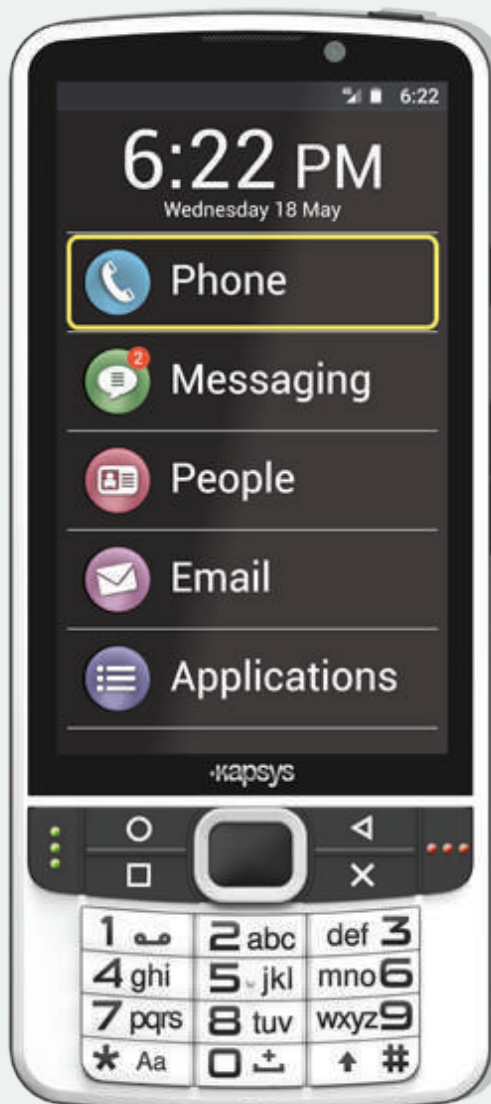

Large and clear display

A feature to magnify a focused text with choices of size, contrast and scrolling speed

Dedicated SOS button

Call and/or geo-localized text messages automatically sent to chosen contacts in case of emergency

Internet based remote assistance mode

Allowing the person of your choice to remotely access your SmartVision2 from his/her computer and assist you wherever you are

Optical Character Recognition ^{Premium}

OCR function to vocalize a document with automatic or manual detection

Voice assisted ^{Premium} GPS navigation

A fully vocalized pedestrian and car GPS navigator with downloadable maps and offline navigation

Vocalized user interface

A fully vocalized device for a simplified use

Voice command & Voice recognition

Fast and accessible voice command et recognition command through a dedicated button

Vision aids

A dedicated hardware with 2 built-in LED's, proximity and light sensors for high quality color detector and video magnifier with 7x zoom and 9 contrasts