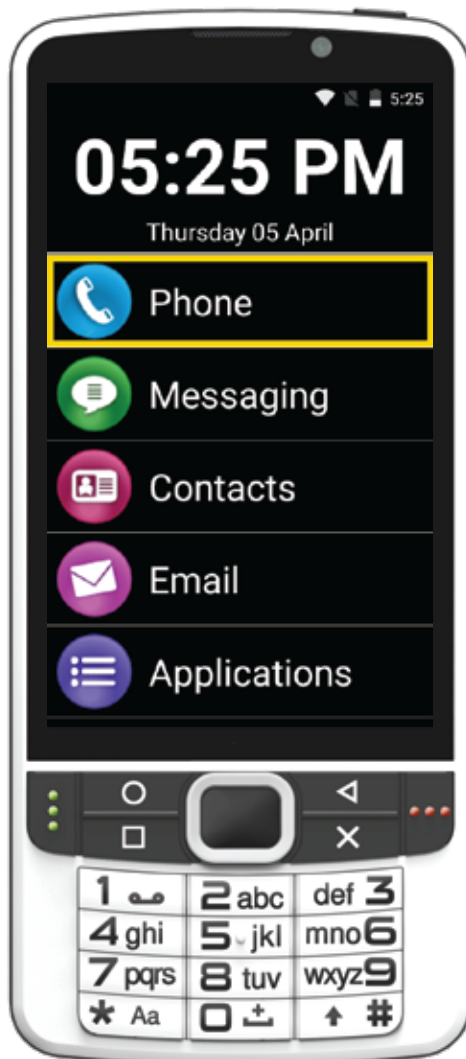

•SmartVision 2

The only Android 6.0 smartphone with a full panel of applications dedicated to the blind and visually impaired and 100% Made in France

Touchscreen & keypad

- An intuitive and ergonomic keypad with a central navigation pad, 4 Android keys and 2 dedicated keys to pick-up and hang-up a call
- A 4" touchscreen with a high resolution of 480 x 800 pixels

Large and clear display

A feature to magnify a focused text with choices of size, contrast and scrolling speed

Dedicated SOS button

Call and/or geo-localized text messages automatically sent to chosen contacts in case of emergency

Internet based remote assistance mode

Allowing the person of your choice to remotely access your SmartVision2 from his/her computer and assist you wherever you are

Optical Character Recognition

OCR function to vocalize a document with automatic or manual detection